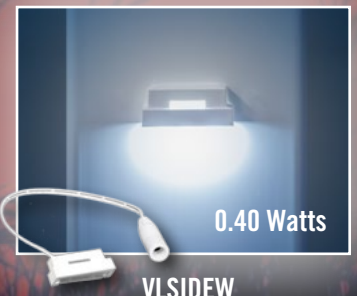

VPCL55W
5" Neptune LV Post Cap - White
0.80 Watts

- Simple and Easy to Install
- No wires to cut - plug together wiring harness
- Single power supply for all lights
- No need for an electrician or electrical permits
- Weather resistant connectors and lights
- Long-lasting LED's
- Housings are durable and UV stable
- Low voltage DC power supply
- Dusk to dawn light sensor
- Available with remote dimmer switch

0.80 Watts

VPCL44W

4" Neptune LV Post Cap Light

0.80 Watts

VNPC44W

4" Neptune Halo LV Post Cap - White

0.80 Watts

VDPC44W

4" Ornamental Downward LV Post Cap Light

0.80 Watts

VLDOMEW

LV Dome Side Light - Scalloped Lens

0.40 Watts

VLSTW

LV Side/Stair Light (Comes with 2 Covers)

0.40 Watts