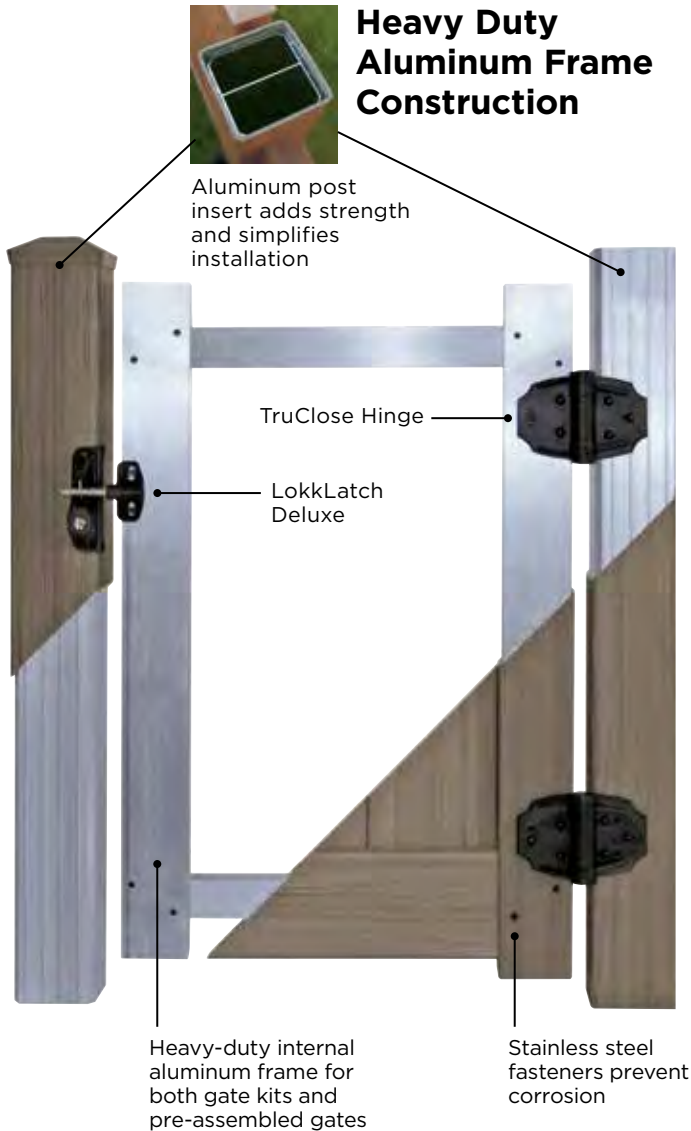

Bufftech offers a wide selection of residential gates designed to match all of our fence styles, in a choice of heights and widths. Beautiful and durable, Bufftech gates deliver easy installation and great performance. Choose from unassembled gate kits or pre-assembled gates that ship ready to install.

	Pre-Assembled Gate Widths	Unassembled Gate Kit Max Width	Extension Kit Required**
Brookline	50-1/2"	70"	Yes
Galveston	50-1/2"	50-1/2"	No
Chesterfield[†]	36-1/2" 50-1/2" 64-3/4"	70"	Yes
Chesterfield Concave Accent	50-1/2"	na	na
Chesterfield Convex Accent	50-1/2"	na	na
New Lexington	42-1/2" 50-1/2" 65-1/4"	72"	Yes
Breezewood	50"	60"	Yes
Imperial	50"	72"	Yes
Millbrook / Columbia	50"	60"	Yes
Baron	50"	72"	Yes
Princeton	50"	72"	Yes
Countess	50"	72"	Yes
Victorian	50"	72"	Yes
Manchester	50"	50"	No
Manchester Concave	na	50"	No
Danbury	50"	50"	No
Cape Cod	50"	60"	Yes
Rothbury	50"	50"	No
2-Rail*	na	72"	na
3-Rail*	na	96"	na
4-Rail*	na	96"	na
Crossbuck*	na	96"	na

[†] Not all widths available in all heights/styles

* All Gates are rackable, except Post & Rail (2-Rail, 3-Rail and 4-Rail smooth finish), and Crossbuck styles.

** For unassembled gate kits over 50" wide to achieve maximum width

Stainless Steel Gate Hardware

Give your gate the old-world look of wrought iron with our rugged, rust-free stainless steel gate hardware. The hardware includes hinge, strike and latch and is available in Black Pebble.