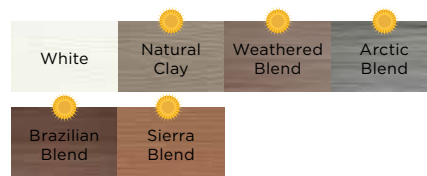

*Spindle Accent available in Black only

**NEW
PRODUCT**