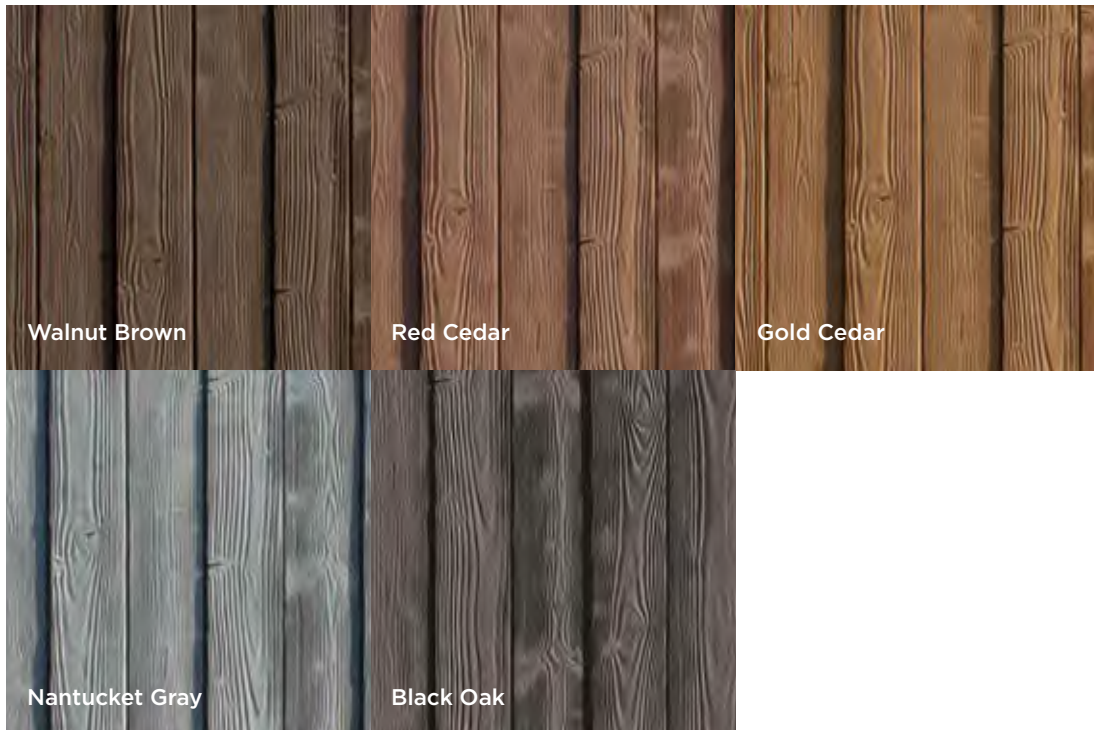

Colors and Textures Molded

Allegheny™

Sherwood™