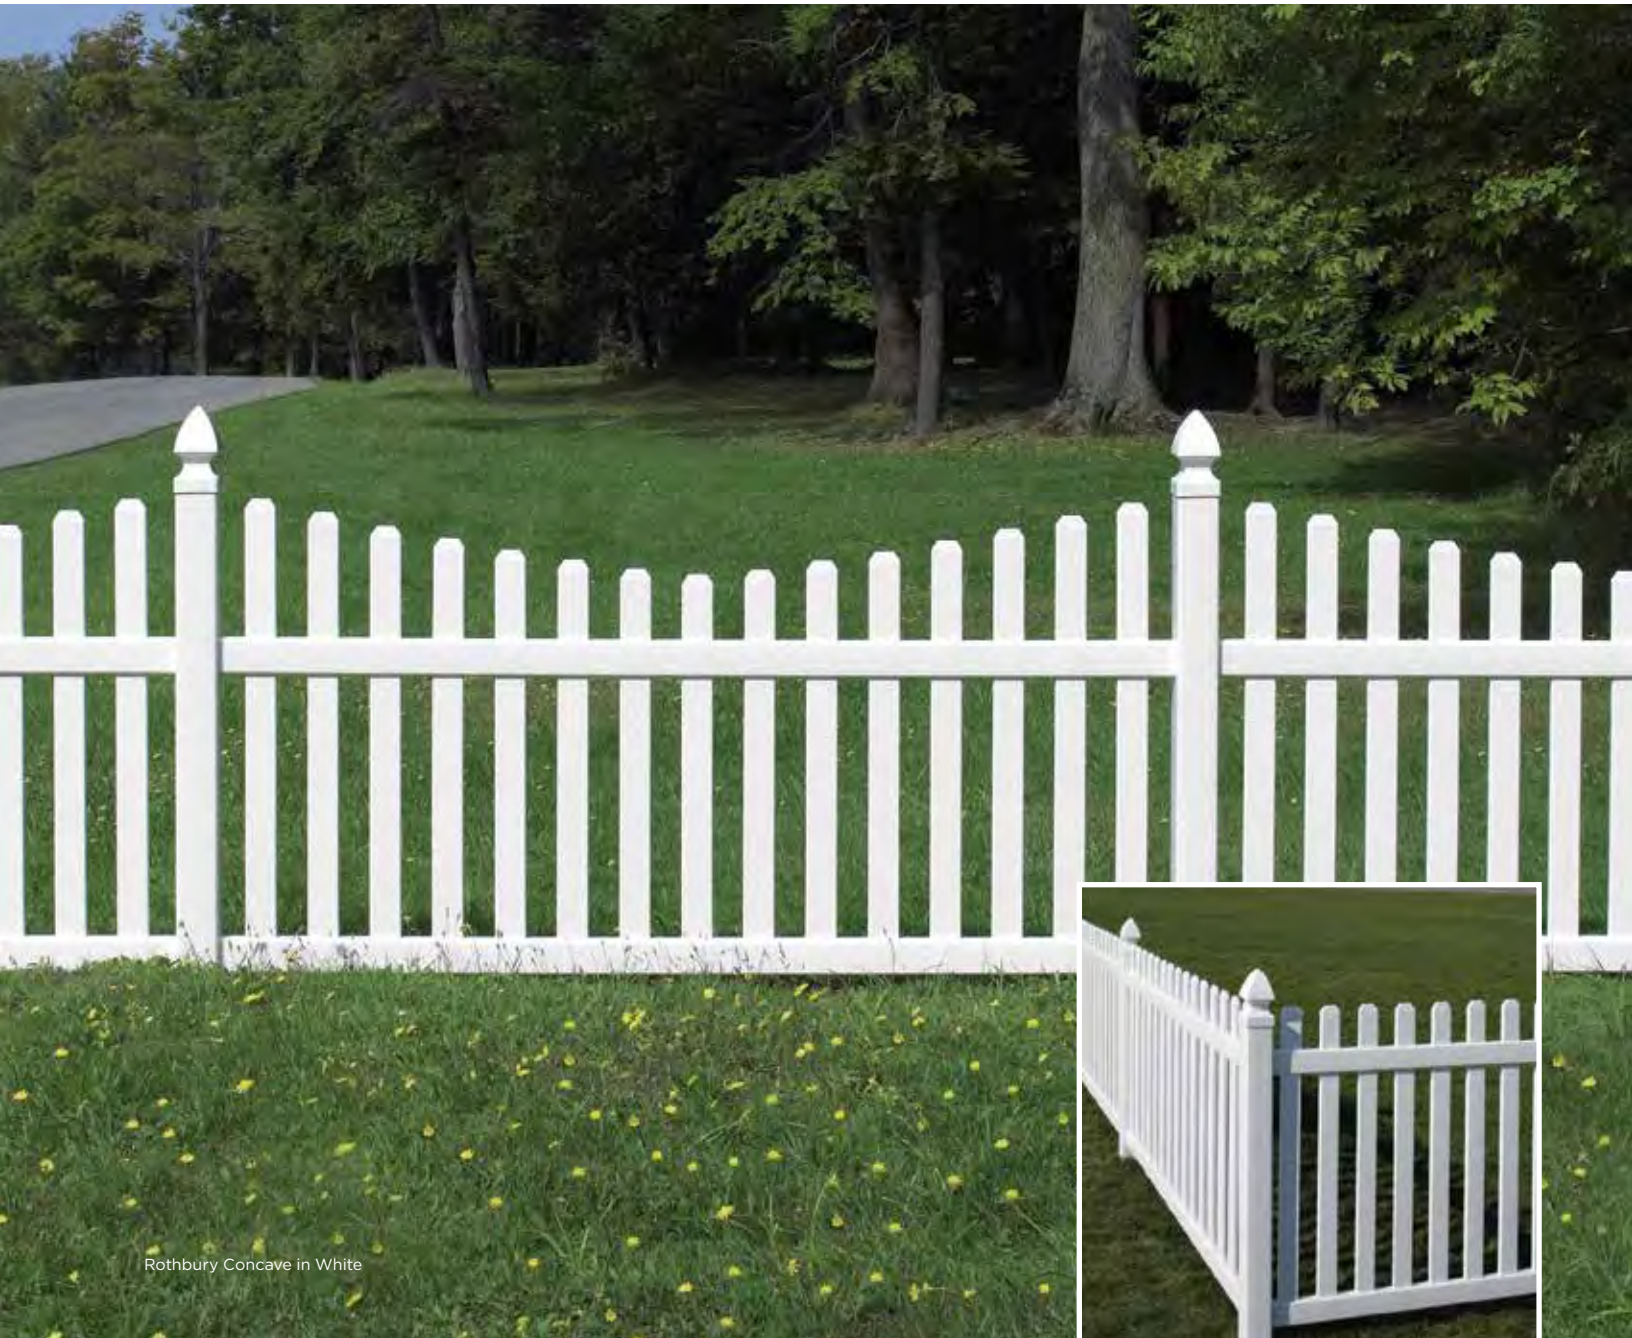

New England

Ball

Gothic Cap not available in Natural Clay for 4' height
Ball Cap not available in Natural Clay for 4' height

Rothbury

Rothbury Concave in White

Rothbury Straight in White

Rothbury Straight/Concave