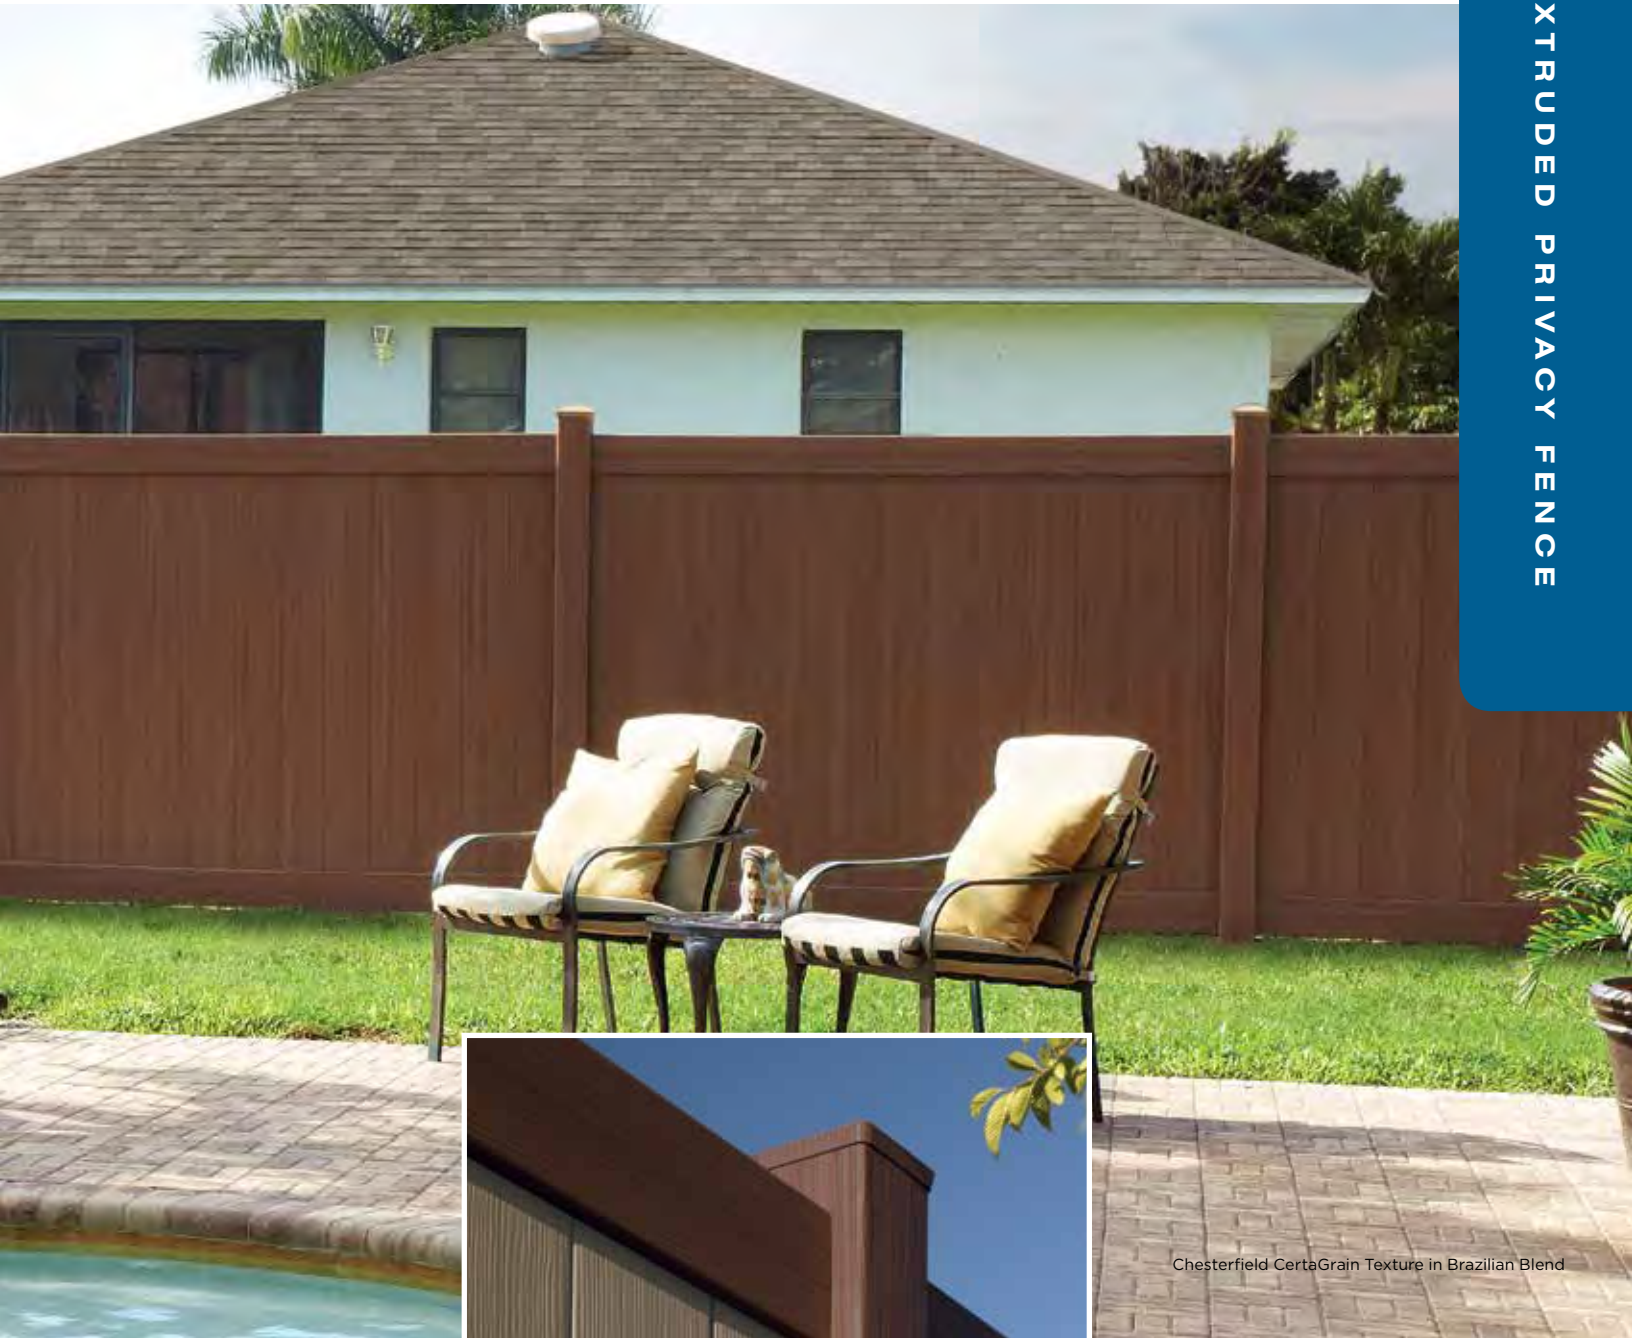

Chesterfield CertaGrain Texture in Brazilian Blend