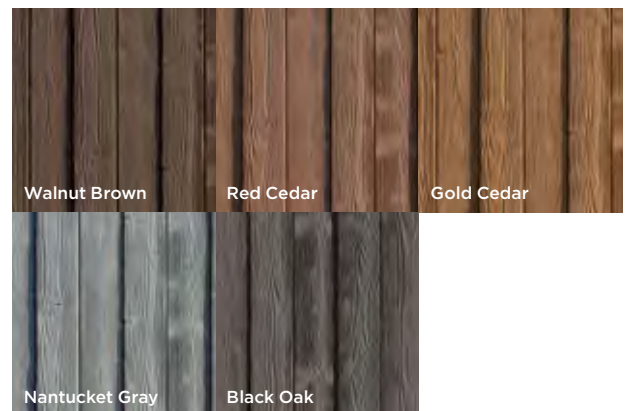

Sherwood™

Colors throughout this brochure are simulated.

Consult product color samples before making final selection.