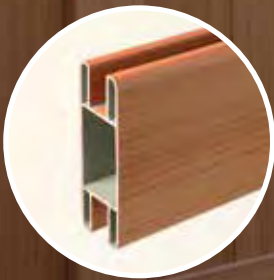

Galveston

Improved midrail design for easier installation.

Note: new design available in Texture and Smooth

Galveston CertaGrain Texture in Sierra Blend