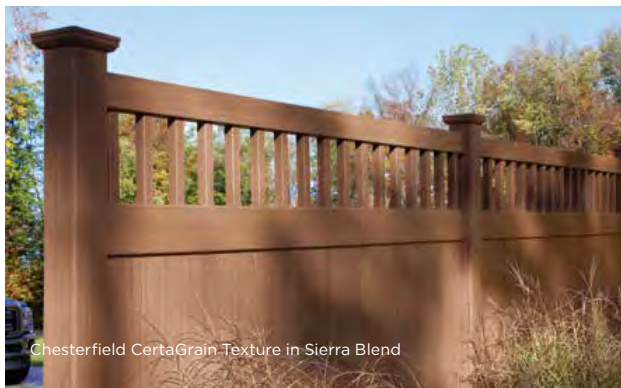

with Victorian Accent STC 21

Heights: 4' 10" plus 1' 2" Accent
Picket Style: 7/8" x 7" Tongue & Groove
Steel Reinforced Bottom Rail