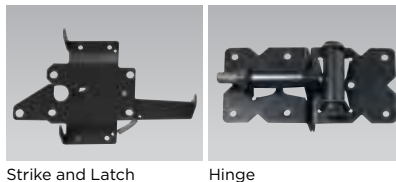

High Performance Nylon Gate Hardware Kits

Versatile and virtually maintenance free, our premium nylon gate hardware offers key lockable latches, self-closing hinges and contoured gate handles. Available in Black.

LokkLatch® Key-Lockable Gate Latch, GateHandle™, MagnaLatch® Magnetic Safety Gate Latch, LokkLatch Magnetic™, and TruClose® Self-Closing Gate Hinges are registered trademarks of D&D Technologies.